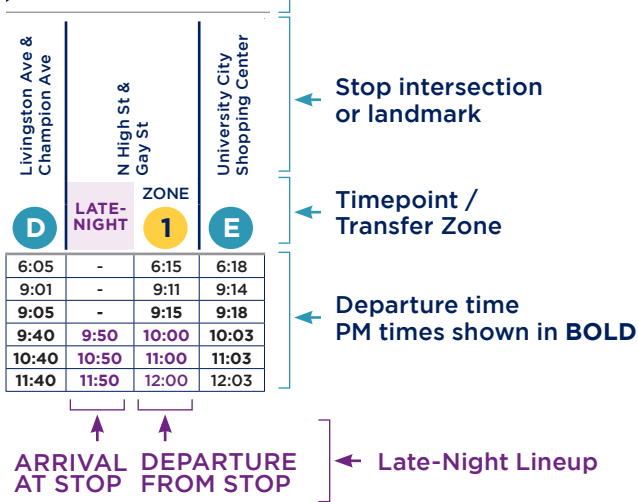

SMART PAYMENT OPTIONS

Use a COTA Smartcard, the Transit app, a tap-enabled card or a digital wallet to pay for your trips.

Fares are capped at \$4.50 a day or \$62 a month when you pay with a digital payment method.

VEHICLE FREQUENCY

STANDARD

Mon-Sat: 5 a.m.-12 a.m.
Sun: 5 a.m.-10 p.m.
Departure times
16-60 minutes apart

FREQUENT

Mon-Sat: 5 a.m.-12 a.m.
Sun: 5 a.m.-10 p.m.
Departure times
15 minutes or less

RUSH HOUR

Mon-Fri:
6:30-9 a.m.
3-6 p.m.

USING YOUR SCHEDULE

NORTH

TRANSFERS

This vehicle line has transfer stops in Downtown. **There are 3 Transfer Zones that allow transfer to Lines 1-11, CMAX and 102.** All lines stop in each zone with the exception of Line 10, which only stops in Zone 2.

Lineups are times when most major lines arrive downtown at the same time for transfers, occurring all day Sunday and after 10 p.m. Monday-Saturday. See schedule for times.

LINE 6 MAP

LOCAL DESTINATIONS

- Downtown Columbus
- COSI
- Franklinton
- Westgate Community Recreation