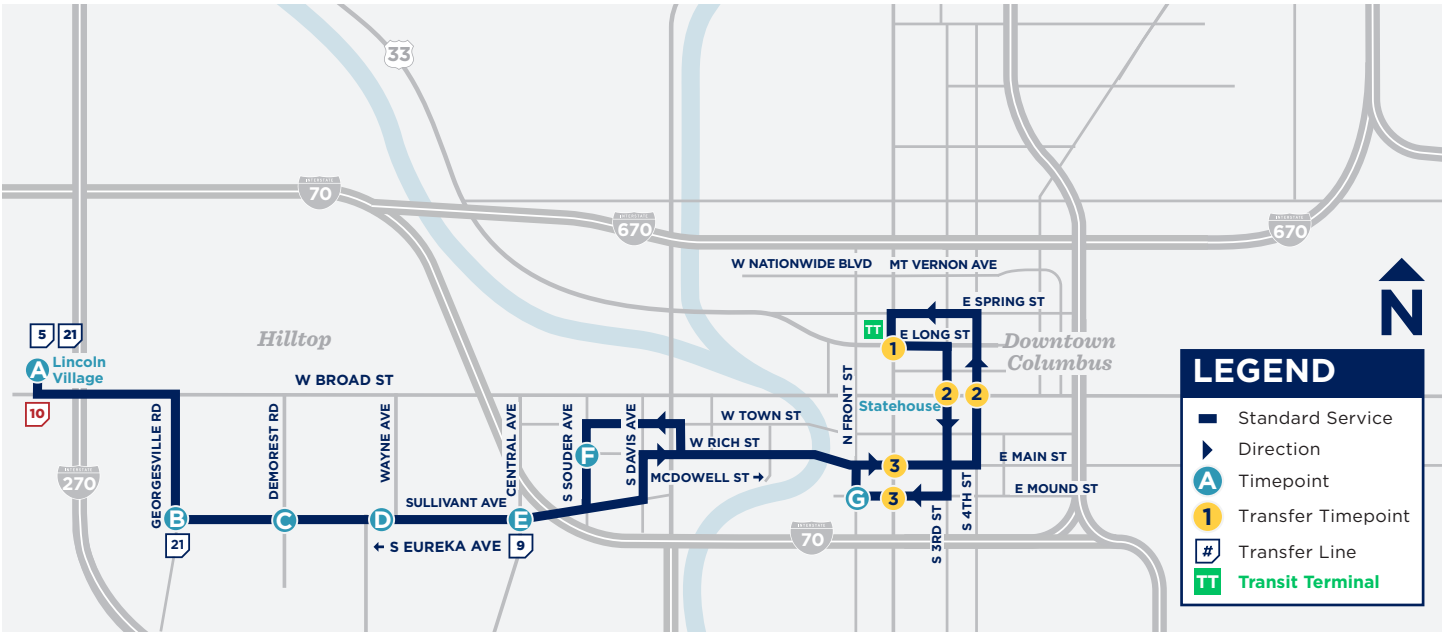

USING YOUR SCHEDULE

NORTH

TRANSFERS

This vehicle line has transfer stops in Downtown. **There are 3 Transfer Zones that allow transfer to Lines 1-11, CMAX and 102.** All lines stop in each zone with the exception of Line 10, which only stops in Zone 2.

EASTBOUND

- ZONE 2:** S 4th St & E Capital St Stop 7434
- ZONE 3:** E Main St & S High St Stop 1644

WESTBOUND

- ZONE 1:** W Long St & N High St Stop 4157
- ZONE 2:** S 3rd St & E Broad St Stop 4114
- ZONE 3:** E Mound St & S High St Stop 1797

Lineups are times when most major lines arrive downtown at the same time for transfers, occurring all day Sunday and after 10 p.m. Monday-Saturday. See schedule for times.

LINE 6 MAP

LOCAL DESTINATIONS

- Downtown Columbus
- COSI
- Franklinton
- Westgate Community Recreation