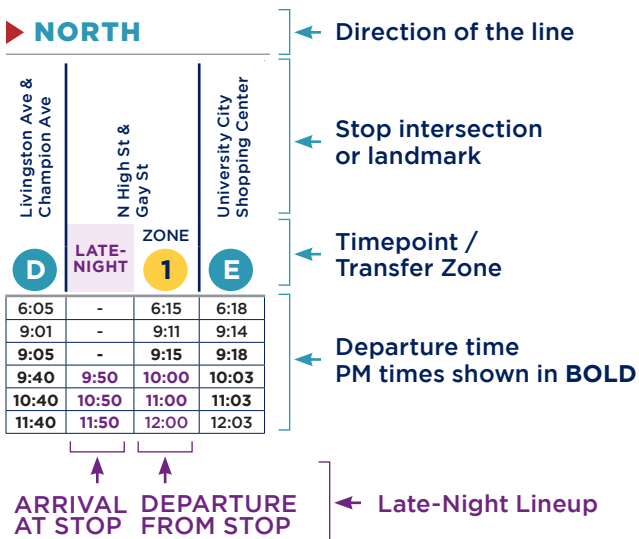

SMART PAYMENT OPTIONS

Use a COTA Smartcard, the Transit app, a tap-enabled card or a digital wallet to pay for your trips.

Fares are capped at \$4.50 a day or \$62 a month when you pay with a digital payment method.

VEHICLE FREQUENCY

STANDARD

Mon-Sat: 5 a.m.-12 a.m.
Sun: 5 a.m.-10 p.m.
Departure times
16-60 minutes apart

FREQUENT

Mon-Sat: 5 a.m.-12 a.m.
Sun: 5 a.m.-10 p.m.
Departure times
15 minutes or less

RUSH HOUR

Mon-Fri:
6:30-9 a.m.
3-6 p.m.

USING YOUR SCHEDULE

Lineups are times when most major lines arrive downtown at the same time for transfers, occurring all day Sunday and after 10 p.m. Monday-Saturday. See schedule for times.

DOWNTOWN TRANSFERS

Transfers are available from Line 10 to Lines 1-12, 102 and CMAX at four locations:

W. Broad St. & Front St.

Note: Westbound Line 10 trips stop at W. Broad St. & N. Marconi Blvd.

Transfers to Lines 4, 7, 9, 11 and 12: